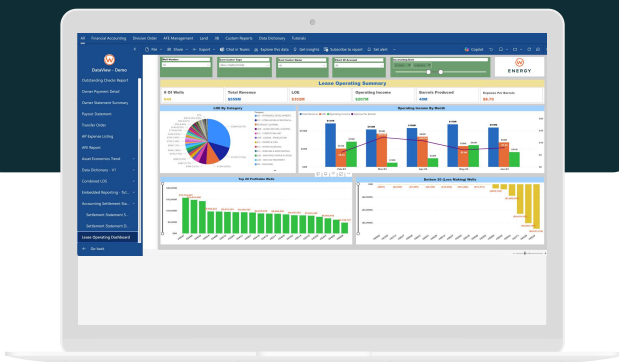

For upstream and midstream companies, DataView simplifies the process of accessing, normalizing, and utilizing your data without needing extensive technical skills in data analytics. DataView integrates with tools like Power BI, SpotFire, Tableau, and supports general data lake initiatives, allowing businesses to create reports and operationalize their analytics with ease.

“

It's not just the technology, it's the actionable insights and user-friendly experience that set DataView apart from other tools.